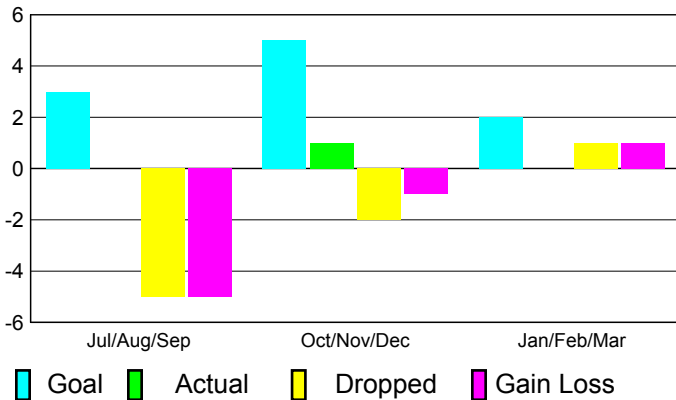

2010-2011 GMT Reports for District (or Undistricted) **District B 1**

GMT: **Joel R. Gómez Franco**

Location: **MEXICO**

GMT CA: **3**

CLUBS

**Club Results
2010-2011**

**Clubs
2009-2010**

Month	New Club Goal	Actual New Clubs	Actual Dropped Clubs	Gain/Loss of Clubs	Gain/Loss of Clubs
Jul/Aug/Sep	3	0	-5	-5	-1
Oct/Nov/Dec	5	1	-2	-1	0
Jan/Feb/Mar	2	0	1	1	-1
Totals	10	1	-6	-5	-2

Club Results 2010-2011

Goal, New, Dropped, Gain/Loss

Comparison of Club Gain/Loss

Current Year Compared to the Previous Year

YTD Status Quo Clubs 2010-2011

Status Quo Clubs Compared to Status Quo Members

MEMBERSHIP

**Membership Results
2010-2011**

**Membership
2009-2010**

Month	Net Memb Goal	Actual New Memb	Actual Dropped Memb	Gain/Loss of Memb	Gain/Loss of Memb
Jul/Aug/Sep	45	28	-127	-99	-18
Oct/Nov/Dec	110	37	-85	-48	17
Jan/Feb/Mar	40	27	-35	-8	-47
Totals	195	92	-247	-155	-48