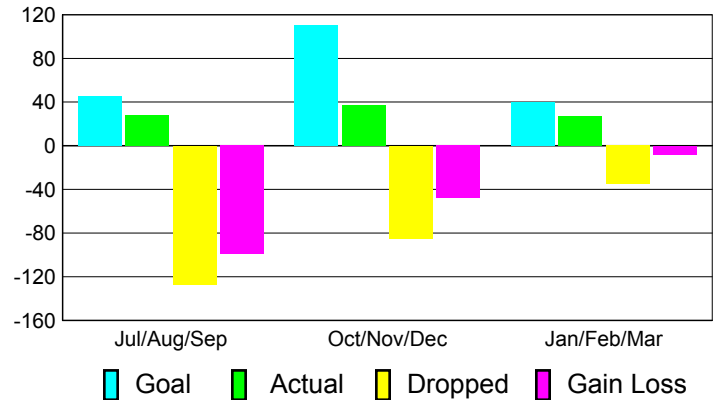

Membership Results 2010-2011

Goal, New, Dropped, Gain/Loss

Comparison of Membership Gain/Loss

Current Year Compared to the Previous Year