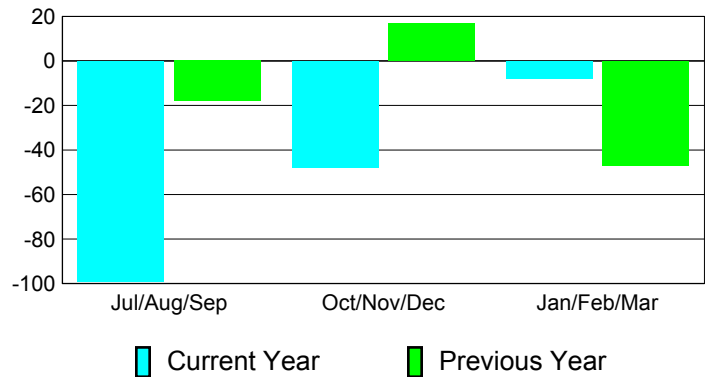

**Membership Results
2010-2011**

**Membership
2009-2010**

Month	Net Memb Goal	Actual New Memb	Actual Dropped Memb	Gain/Loss of Memb	Gain/Loss of Memb
Jul/Aug/Sep	45	28	-127	-99	-18
Oct/Nov/Dec	110	37	-85	-48	17
Jan/Feb/Mar	40	27	-35	-8	-47
Totals	195	92	-247	-155	-48

Membership Results 2010-2011

Goal, New, Dropped, Gain/Loss

Comparison of Membership Gain/Loss

Current Year Compared to the Previous Year

Gender Comparison 2010-2011

Jul/Aug/Sep

Oct/Nov/Dec

Jan/Feb/Mar